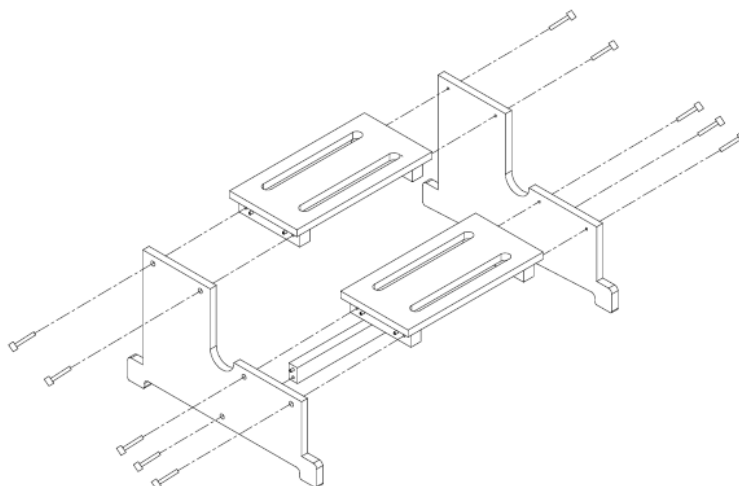

Technical parameters:

Color: wenge

Material: wood

Dimensions: 52.5 x 40 x 37.5 cm

Weight: 6.1 kg

General warning and assembly:

Before storing the stair, read the following instructions carefully.

Carefully remove the product from the packaging and distribute it evenly to the ground. Make sure that no part is missing or damaged, if so, immediately contact us if the stair is made up of faulty parts, there is a risk of damage to which the warranty can not be used.

Package contents:

2x

1x

2x

10x

Assembly:

1. Screw the stair as described below.

Warning: