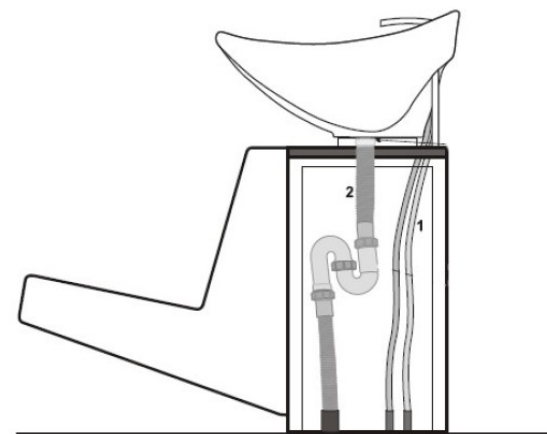

Never stand on the shampoo chair.

The shampoo chair is for one person only.

Observe the maximal weight capacity of the shampoo chair.

In case of failure shampoo chair inform us or fix the chair always leave to the experts.

Detail – Hair style s.r.o. | www.svetkadernictvi.cz | www.svetkadernictva.sk | www.hairzone.eu

Třebíčská 1678/60, Velké Meziříčí, 594 01, Česká republika