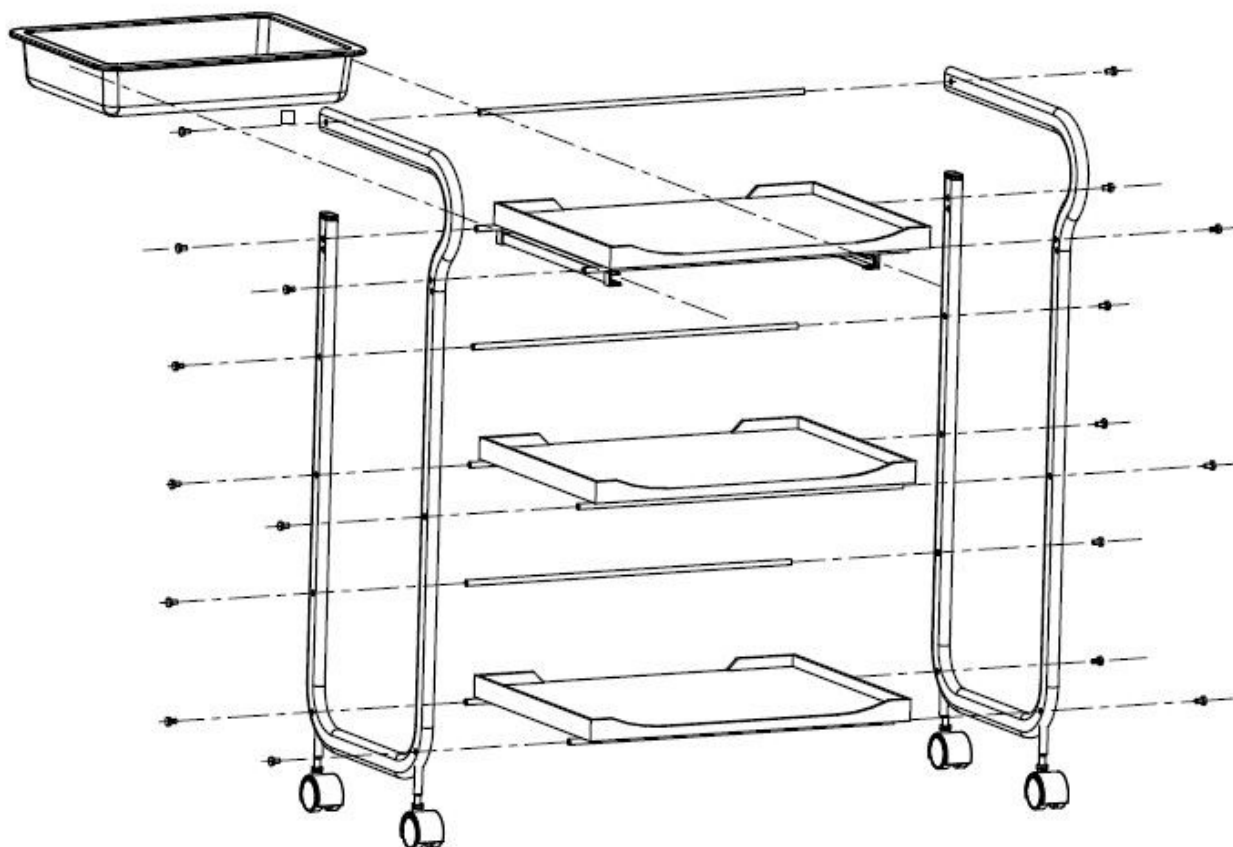

Technical parameters:

Color: white

Material: construction – metal, shelves – plastic

Net weight: 6,5 kg

Packing size: 85 x 37 x 16,5 cm

Gross weight: 6,9 ks

Product size: 48 x 37 x 85 cm

Assembly: