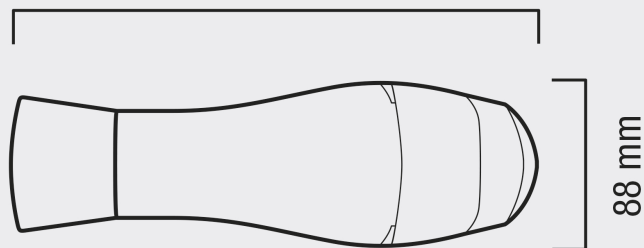

## EXCEL 2000 IONIC

THE ULTRA-LIGHT HAIRDRYER WITH IONS  
GENERATOR

**2000 W**

260 mm

88 mm

240 mm