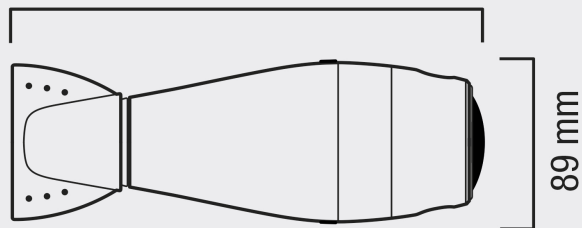

## PERFORMANCE ROYAL BLUE

THE ULTRA-SILENT, HIGH PERFORMANCE  
PROFESSIONAL HAIRDRYER

**2400 W**

255 mm

89 mm

285 mm