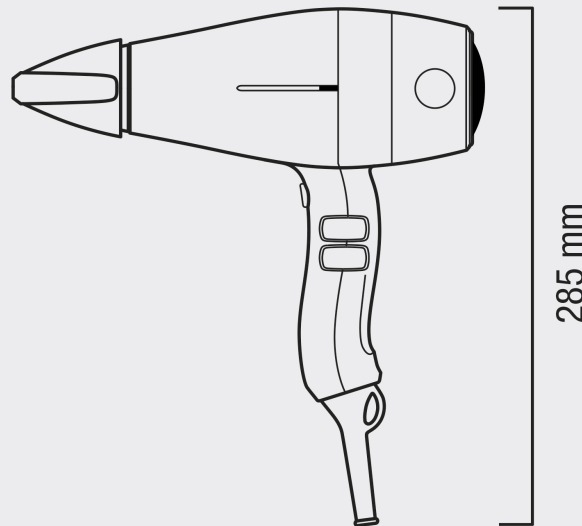

## PERFORMANCE ROYAL BLUE

THE ULTRA-SILENT, HIGH PERFORMANCE  
PROFESSIONAL HAIRDRYER

**2400 W**

255 mm

89 mm

285 mm