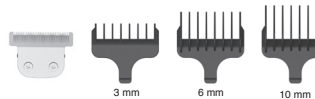

### 09888-1216 Multi Purpose Grooming Kit

Guide Combs for T-Blade

Guide Combs for Standard Blade

6-Position Guide Comb  
2-12 mm

Detailer

Shaver