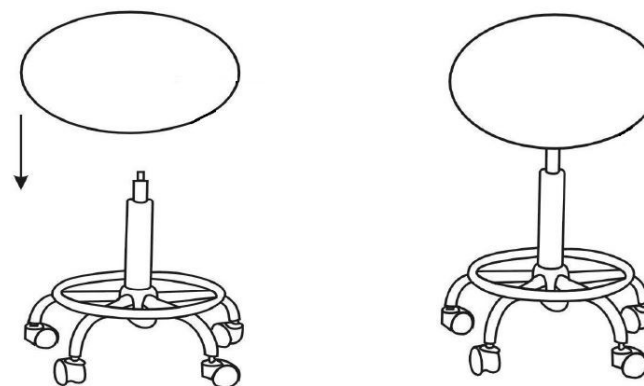

illustrative image

Never stand on the tabouret.

The tabouret is for one person only.

Observe the maximal weight capacity of the tabouret.

In case of failure tabouret inform us or fix the tabouret always leave to the experts.

Detail – Hair style s.r.o. | www.svetkadernictvi.cz | www.svetkadernictva.sk | www.hairzone.eu

Třebíčská 1678/60, Velké Meziříčí, 594 01, Česká republika