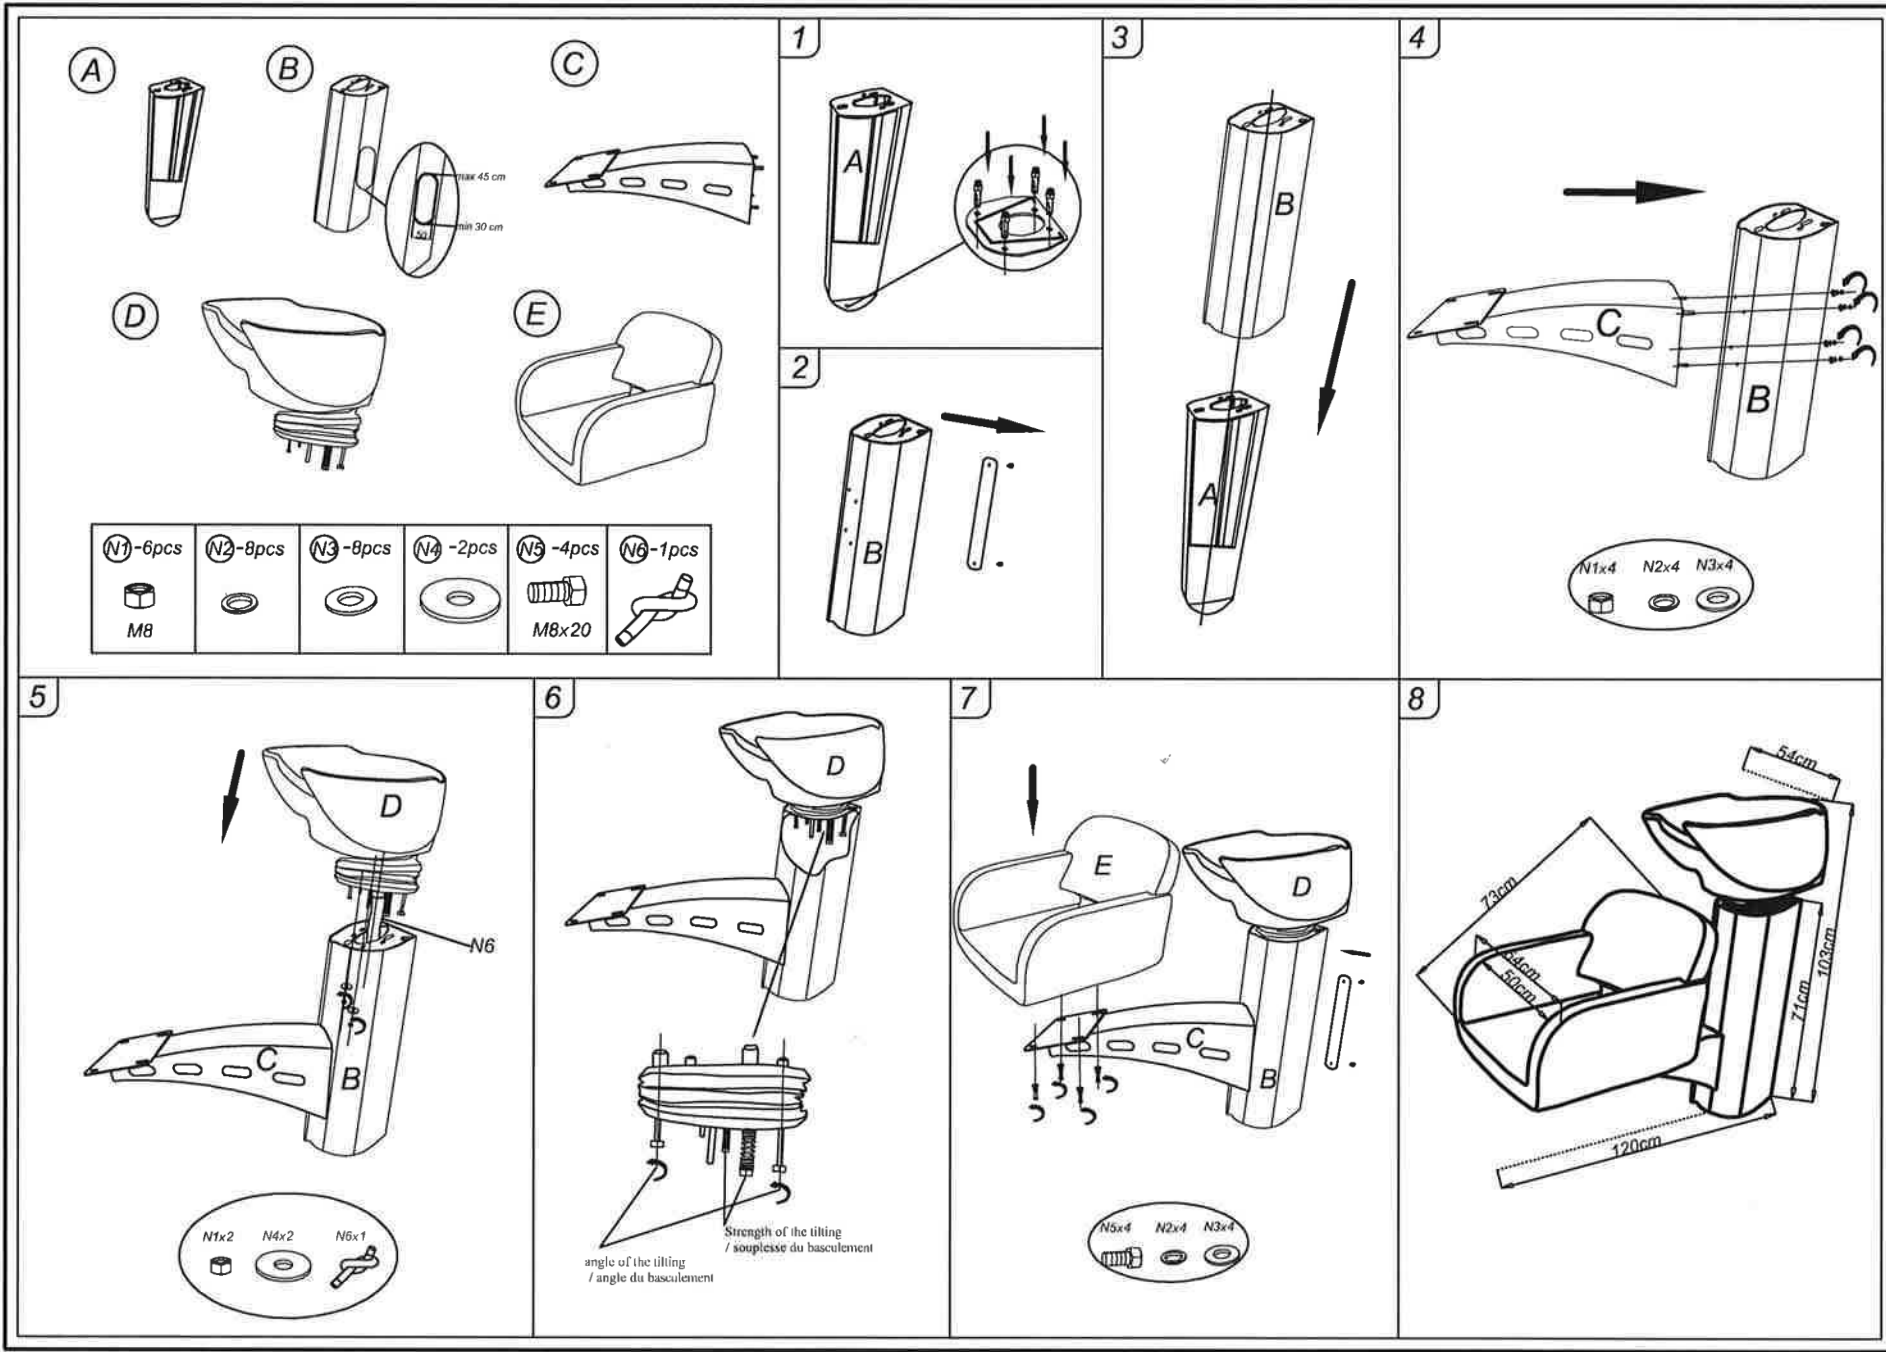

Paandef
19/08/2015

SEAT OPERA 0190213-01
Sinelco International BVBA
Add: Klein Frankrijkstraat 37, 9600 Ronse.