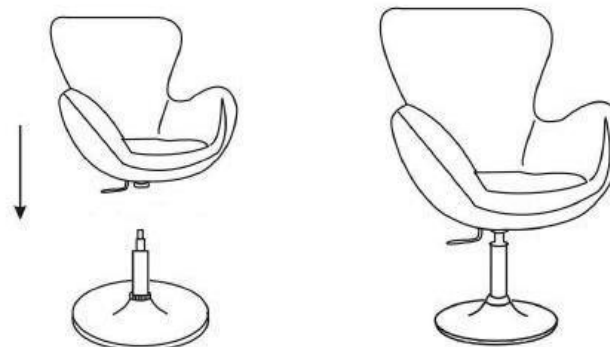

illustrative image

Never stand on the chair.

The chair is for one person only.

Observe the maximal weight capacity of the styling chair.

In case of failure chairs inform us or fix the chair always leave to the experts.