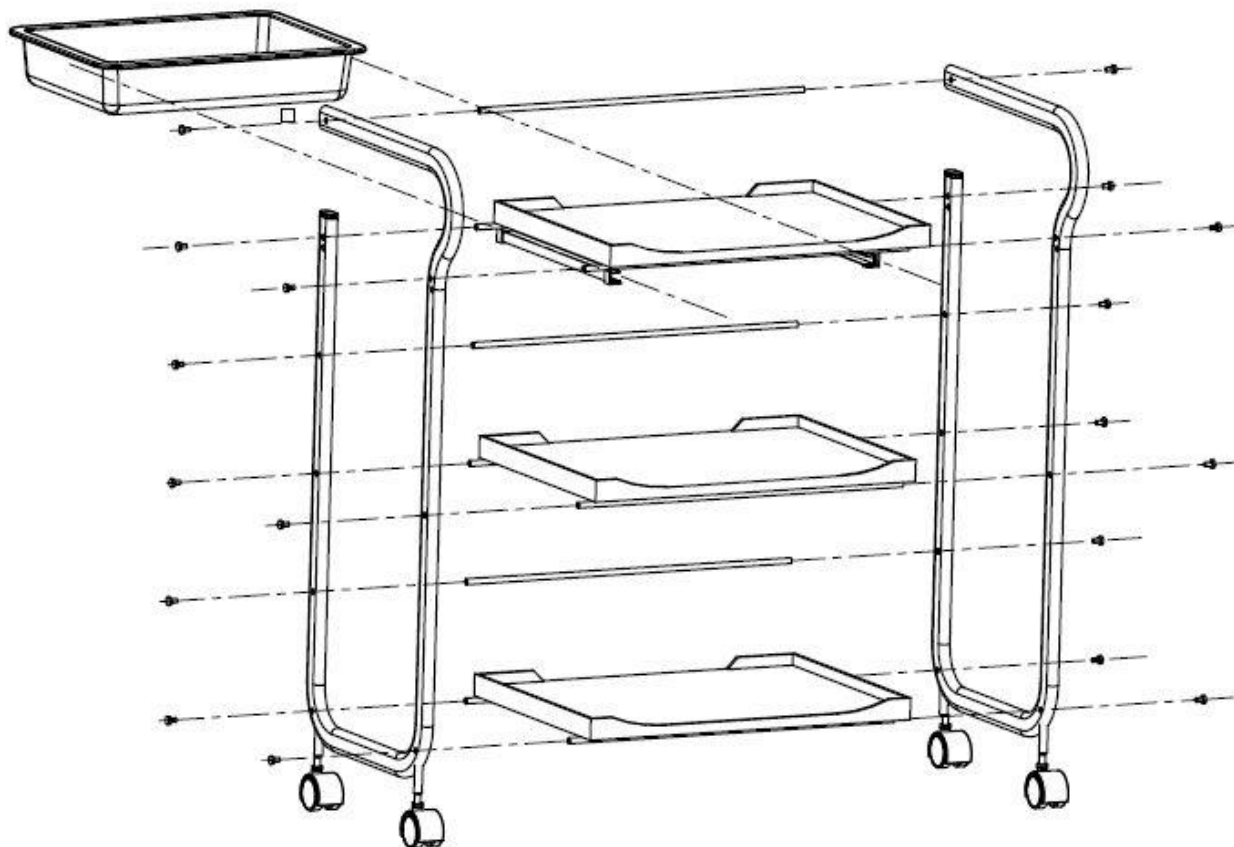

Technical parameters:

Color: white

Material: construction – metal, shelves – plastic

Net weight: 6,5 kg

Packing size: 85 x 37 x 16,5 cm

Gross weight: 6,9 ks

Product size: 48 x 37 x 85 cm

Assembly: