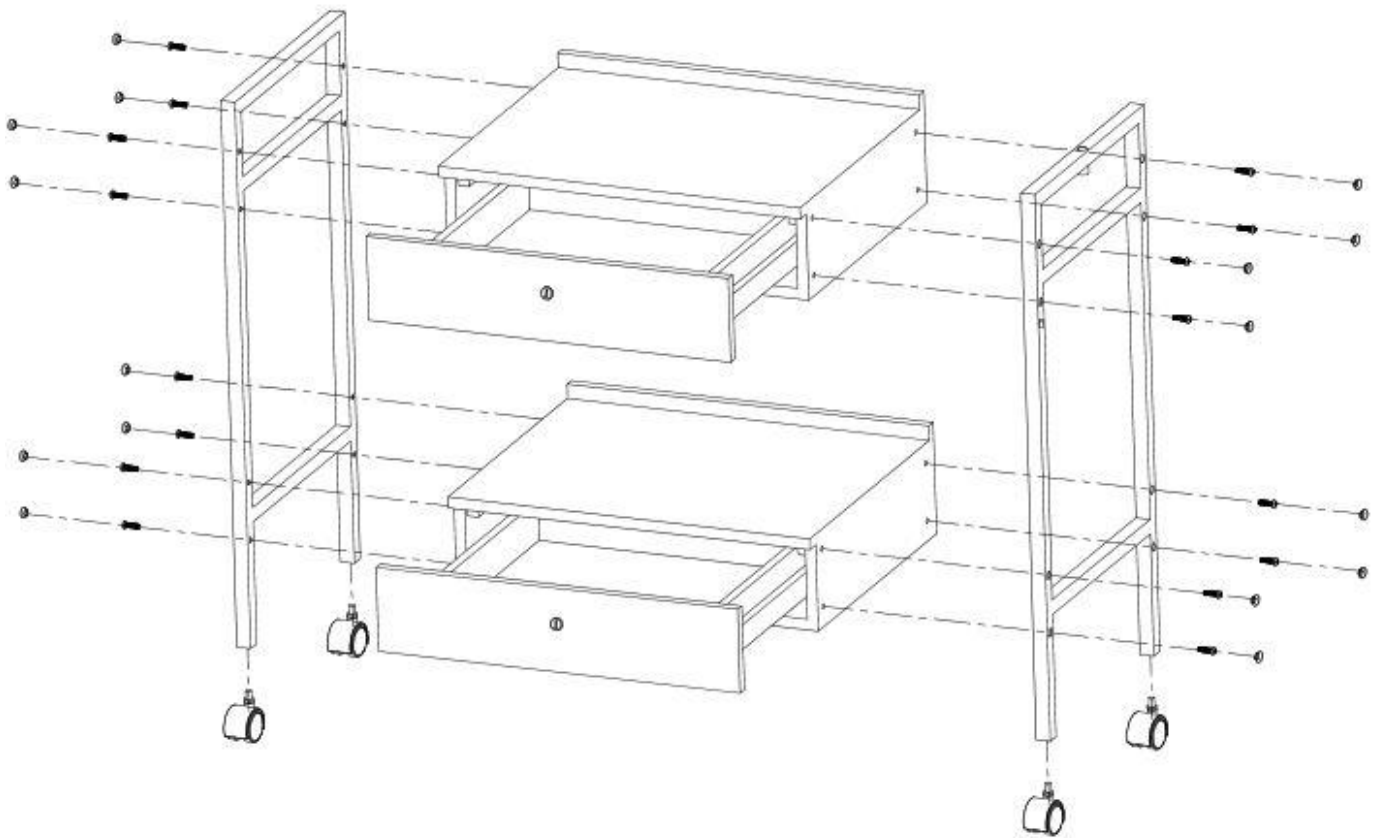

Technical parameters:

Color: white

Material: aluminium, wood

Net weight: 22 kg

Packing size: 92 x 57 x 21,5 cm

Gross weight: 24 kg

Product size: 55,5 x 37 x 82 cm

Package contents:

2x

2x

1x

16x

Assembly:

Warning:

The trolley was designed to effectively perform its function. It should not be used for other purposes.
Do not use stainless steel wires or similar tools to clean the cosmetic trolley.