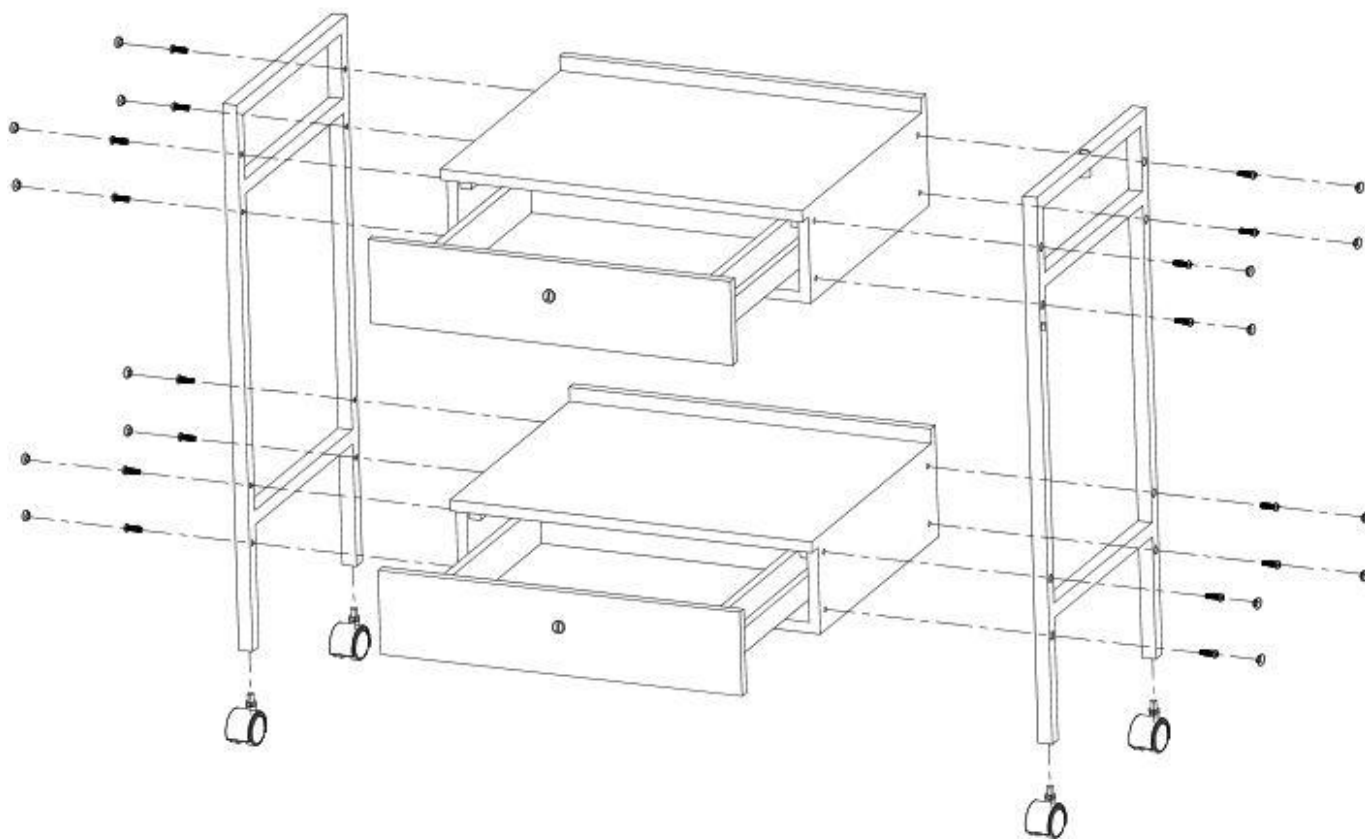

Montáž:

Upozornenie:

Vozík bol navrhnutý tak, aby efektívne vykonával svoju funkciu. Nemal by byť používaný na iné účely.
Na čistenie kozmetického vozíku nepoužívajte drôtenky nerezovej ocele alebo podobné pomôcky.

Údržba:

Nevystavujte výrobok slnečnému svetlu

Na čistenie laminátových povrchov použite vodu a neutrálne mydlo alebo mäkkú handričku.

Na čistenie lakovaných povrchov použite vodu a neutrálne mydlo alebo mäkkú handričku.