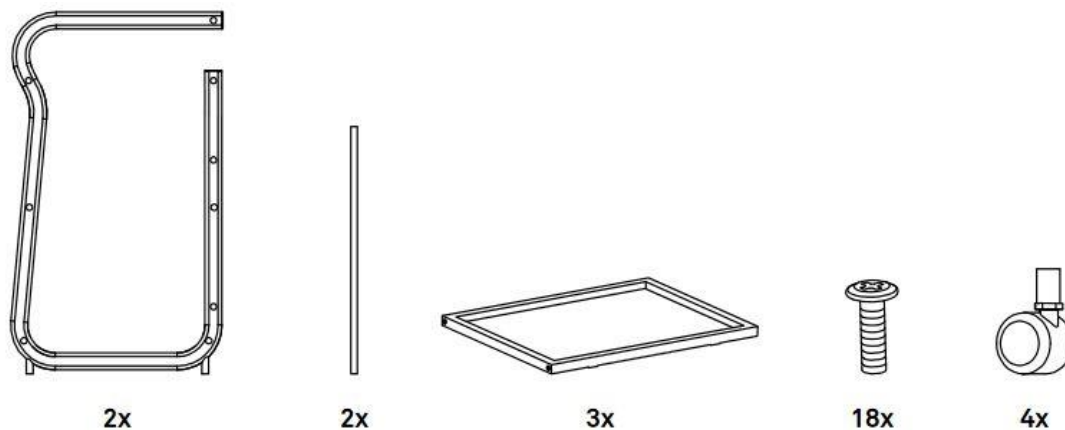

Technical parameters:

Color: white

Material: construction – metal, shelves – plastic

Net weight: 14 kg

Packing size: 77 x 45,5 x 15,5 cm

Gross weight: 16 kg

Product size: 53,5 x 43 x 80 cm

Package contents: