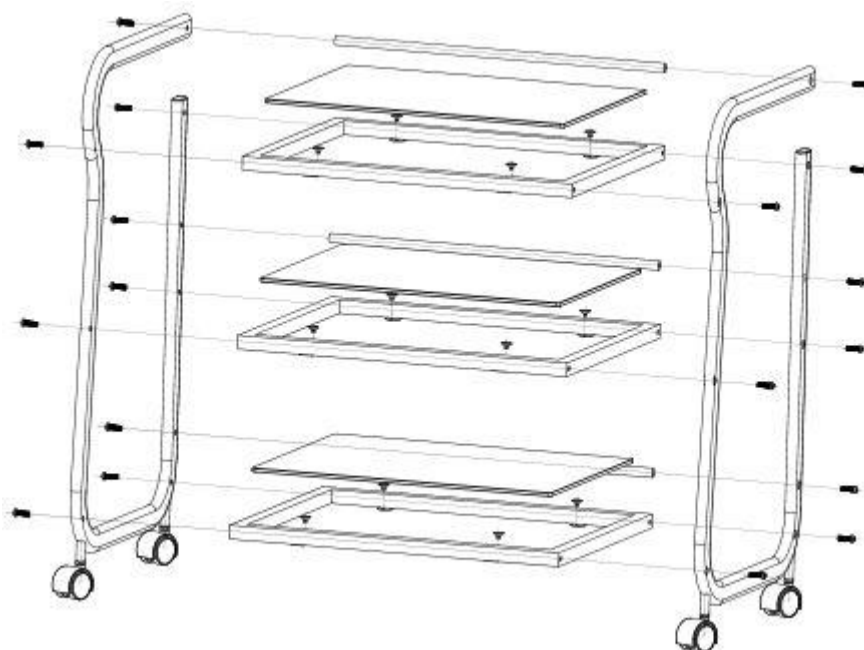

Warning:

The trolley was designed to effectively perform its function. It should not be used for other purposes.
Do not use stainless steel wires or similar tools to clean the cosmetic trolley.

Maintenance:

Do not expose the product to sunlight.
Use water and a neutral soap or a soft cloth to clean the laminate surfaces.
Use water and neutral soap or a soft cloth to clean the painted surfaces.