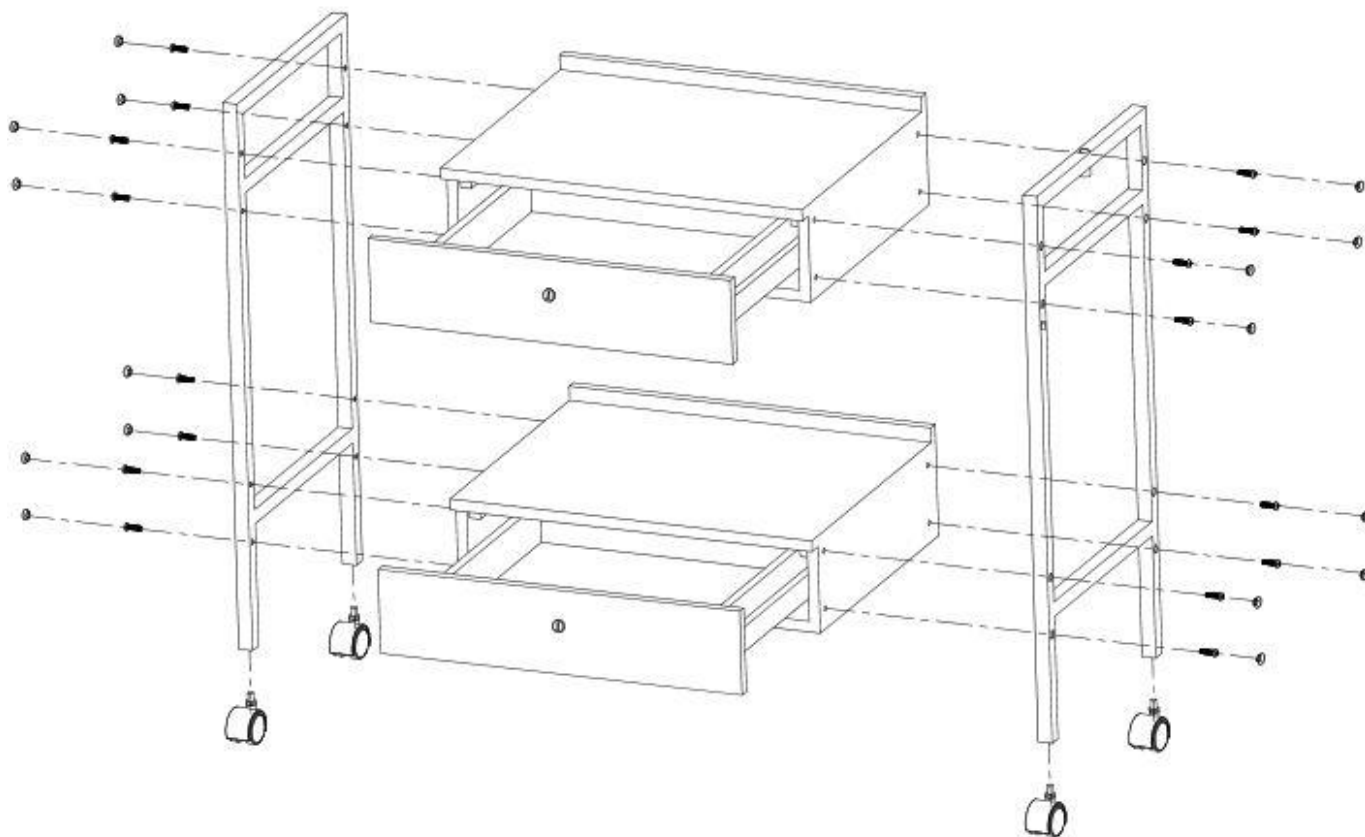

Technical parameters:

Color: white

Material: aluminium, wood

Product size: 55,5 x 37 x 82 cm

Net weight: 20,5 kg

Packing size: 92 x 57 x 21,5 cm

Gross weight: 22,5 kg

Package contents:

2x

2x

1x

16x

Assembly:

Warning:

The trolley was designed to effectively perform its function. It should not be used for other purposes.
Do not use stainless steel wires or similar tools to clean the cosmetic trolley.